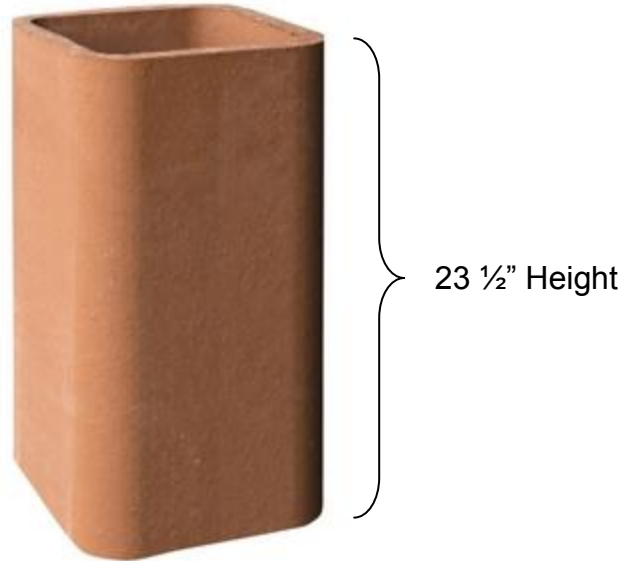

## Clay Flue Liners

Outside Dimensions	Inside Dimensions	Approx. Weight	# / Pallet	SKU
8 3/8" x 8 1/2"	7" x 7 1/8"	36	72	88CL
8" x 12" Modular	6 1/2" x 10 3/8"	43	60	812CL
13" x 12 7/8"	11 1/2" x 11 3/8"	64	40	1313CL
13 3/4" x 18 1/8"	11 1/8" x 15 7/8"	100	24	1318CL
16 1/8" x 16"	13 1/2" x 13 1/2"	125	24	1616CL

Dimensions may vary slightly