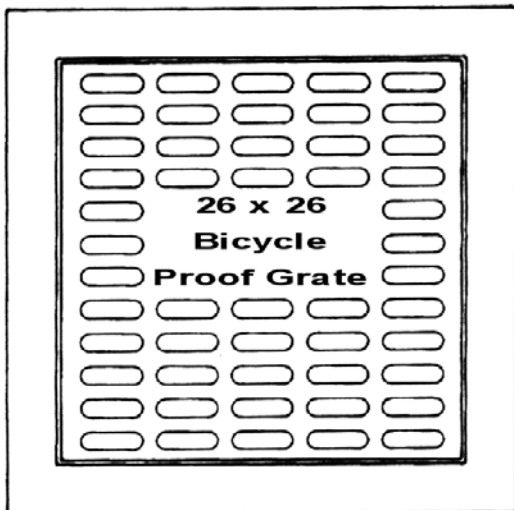

Catch Basin Frame

w/Bicycle Proof Grate

PATTERN NUMBER 1396

CBCIF — # 1396 425C Catch Basin Cast Iron Frame

CBBPG – #1396 040C Catch Basin Bicycle Proof Grate