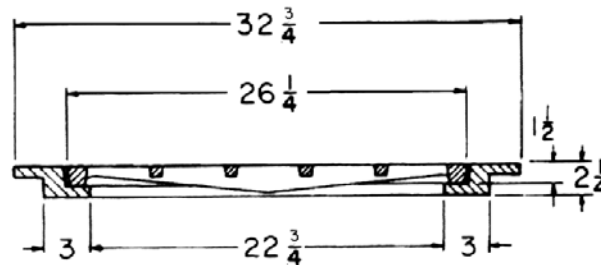

Heavy Duty Manhole Frame & Cover

Straight Type Frame

ROUND FLANGE

CIMHF3 – #1007 475C Type 'A' Cast Iron Man Hole Frame 3"

CIMHG – #1007 Cast Iron Man Hole Grate

CIMHC – #1007 869PC Cast Iron Man Hole Cover (Solid)

Catch Basin Frame

w/Bicycle Proof Grate

PATTERN NUMBER 1396

CBCIF — # 1396 425C Catch Basin Cast Iron Frame

CBBPG – #1396 040C Catch Basin Bicycle Proof Grate