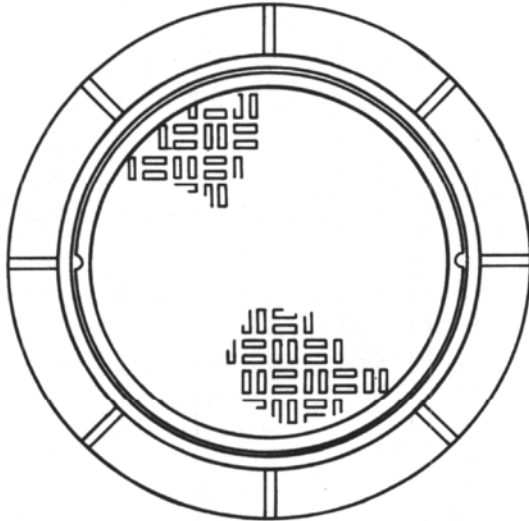

Heavy Duty Manhole Frame & Cover

Straight Type Frame

ROUND FLANGE

CIMHF3 – #1007 475C Type 'A' Cast Iron Man Hole Frame 3"

CIMHG – #1007 Cast Iron Man Hole Grate

CIMHC – #1007 869PC Cast Iron Man Hole Cover (Solid)

Catch Basin Frame

w/Bicycle Proof Grate

PATTERN NUMBER 1396

CBCIF — # 1396 425C Catch Basin Cast Iron Frame

CBBPG – #1396 040C Catch Basin Bicycle Proof Grate