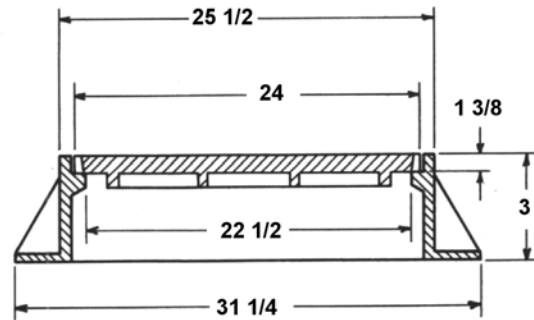

Heavy Duty Manhole Frame & Cover

Straight Type Frame

ROUND FLANGE

CIMHF3 – #1007 475C Type 'A' Cast Iron Man Hole Frame 3"

CIMHG – #1007 Cast Iron Man Hole Grate

CIMHC – #1007 869PC Cast Iron Man Hole Cover (Solid)

Catch Basin Frame

w/Bicycle Proof Grate

PATTERN NUMBER 1396

CBCIF — # 1396 425C Catch Basin Cast Iron Frame

CBBPG – #1396 040C Catch Basin Bicycle Proof Grate